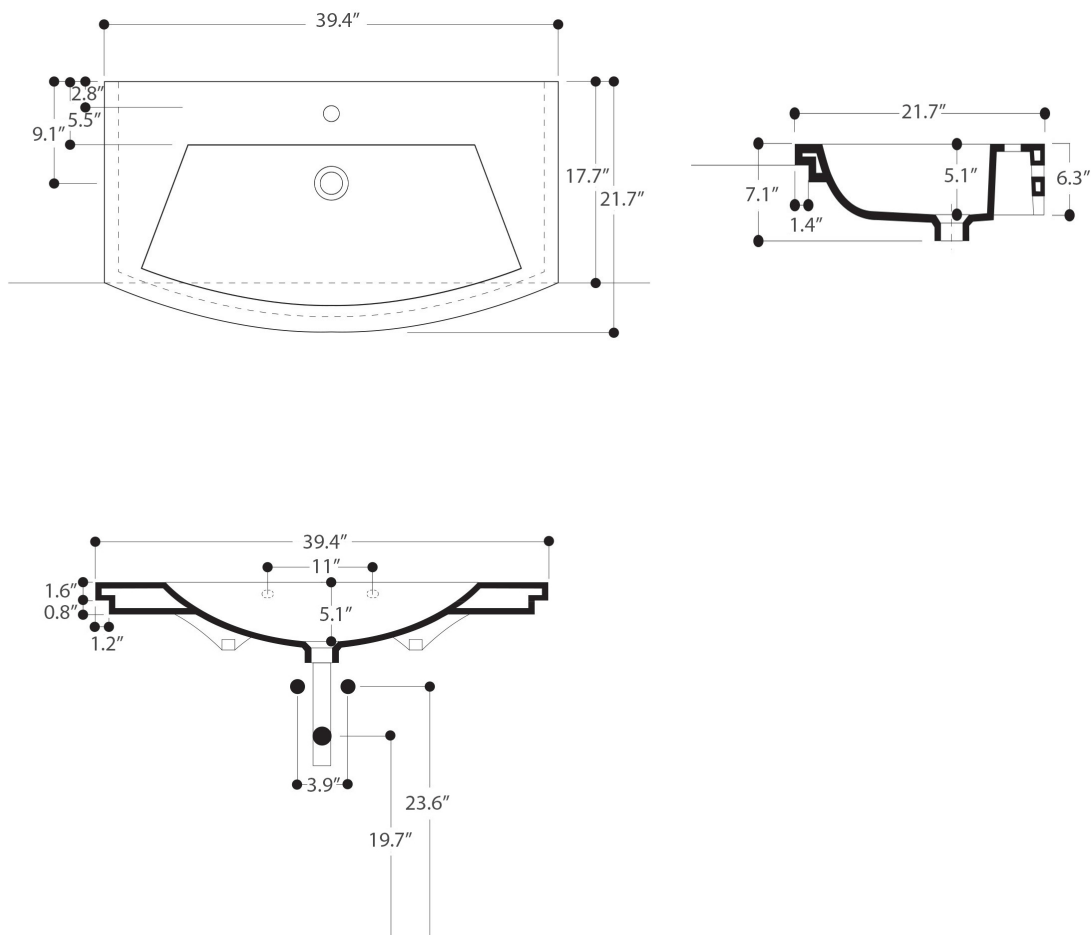

## SKU# | Option:

- Glam 100 - 80417 | White

**Collection**  
Glam

**Model** |  
Glam 100 - 80417

Dimensions Metric

*1 inch = 2.54 cm*

*1 inch = 25.4 mm*

**WS**®  
**BATH**  
**COLLECTIONS**

**GLAM** : LAVABO INCASSO E SOSPESO  
WALLHUNG AND RECESSED BASIN

**CODICE/CODE: 80417**

**MISURE/SIZE: 100x55 H16 CM**

**PESO/WEIGHT: 29 KG**

*N.B.: Indicated size could have a variation of about 0,8 % due to the usure of the moulds or the small variations of the raw materials' technical characteristics used in the mixture.*

Collection  
I no

Model |  
I no "322 "

Dimensions Metric

1 inch = 2.54 cm  
1 inch = 25.4 mm

**WS<sup>®</sup>**  
**BATH**  
**COLLECTIONS**

1051 Lea Drive - Collegetown, PA 19426  
Tel. 215 513 9400 - Fax 610 831 0215

### Vessel/ countertop installation

Bolts

Silicone (*optional*)

Collection  
I no

Model |  
I no "322

Dimensions Metric  
*1 inch = 2.54 cm*  
*1 inch = 25.4 mm*

**WS**<sup>®</sup>

**BATH  
COLLECTIONS**