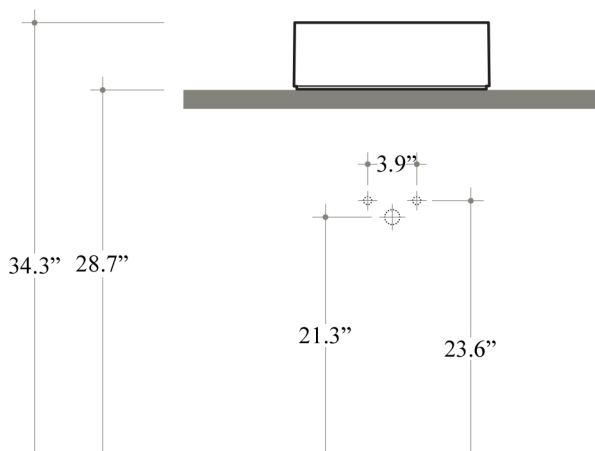

Features

- Ceramic
- Without overflow
- Countertop or wall-mount installation

Cameo 50.40 - CML02

SKU# | Option:

- Cameo 50.40.00 - CML02 WG | Glossy White without Faucet Hole
- Cameo 50.40.01 - CML02 WG | Glossy White with Faucet Hole
- Cameo 50.40.00 - CML02 WM | Matte White without Faucet Hole
- Cameo 50.40.01 - CML02 WM | Matte White with Faucet Hole
- Cameo 50.40.00 - CML02 BG | Glossy Black without Faucet Hole
- Cameo 50.40.01 - CML02 BG | Glossy Black with Faucet Hole
- Cameo 50.40.00 - CML02 BM | Matte Black without Faucet Hole
- Cameo 50.40.01 - CML02 BM | Matte Black with Faucet Hole

<p>Collection Cameo</p>	<p>Model Cameo 50.40 - CML02</p>	<p>Dimensions Metric <i>1 inch = 2.54 cm</i> <i>1 inch = 25.4 mm</i></p>	 <p>1051 Lea Drive - Collegeville, PA 19426 Tel. 215 513 9400 - Fax 610 831 0215 www.wsbatchcollections.com - info@wsbatchcollectins.com</p>
------------------------------------	---	--	---

Bathroom Sink
 19.7" L x 15.7" W x 5.5" H
 With Overflow
 31 LBS
 Capacity Tank: 5 Lt.
 Wall Mount / Vessel Installation

Vessel

Wall Mount

Collection
Eco gq

Model |
Cameo 50.40

Dimensions Metric
 1 inch = 2.54 cm
 1 inch = 25.4 mm

Wall-mount installation

Vessel/ countertop installation

Bolts

Silicone (*optional*)

Collection
Cameo

Model |
Cameo 50.40

Dimensions Metric
1 inch = 2.54 cm
1 inch = 25.4 mm

WS[®]
BATH
COLLECTIONS