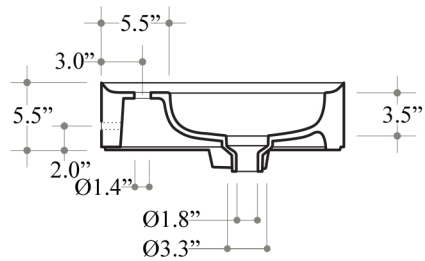

Features

- Ceramic
- Without overflow
- Countertop or wall-mount installation

Cameo 50.40 - CML02

SKU# | Option:

- Cameo 50.40.00 - CML02 WG | Glossy White without Faucet Hole
- Cameo 50.40.01 - CML02 WG | Glossy White with Faucet Hole
- Cameo 50.40.00 - CML02 WM | Matte White without Faucet Hole
- Cameo 50.40.01 - CML02 WM | Matte White with Faucet Hole
- Cameo 50.40.00 - CML02 BG | Glossy Black without Faucet Hole
- Cameo 50.40.01 - CML02 BG | Glossy Black with Faucet Hole
- Cameo 50.40.00 - CML02 BM | Matte Black without Faucet Hole
- Cameo 50.40.01 - CML02 BM | Matte Black with Faucet Hole

<p>Collection Cameo</p>	<p>Model Cameo 50.40 - CML02</p>	<p>Dimensions Metric <i>1 inch = 2.54 cm</i> <i>1 inch = 25.4 mm</i></p>	 <p>1051 Lea Drive - Collegeville, PA 19426 Tel. 215 513 9400 - Fax 610 831 0215 www.wsbatchcollections.com - info@wsbatchcollectins.com</p>
------------------------------------	---	--	---

Bathroom Sink
 19.7" L x 15.7" W x 5.5" H
 With Overflow
 31 LBS
 Capacity Tank: 5 Lt.
 Wall Mount / Vessel Installation

Vessel

Wall Mount

Collection
Eco gq

Model |
Cameo 50.40

Dimensions Metric
 1 inch = 2.54 cm
 1 inch = 25.4 mm

Wall-mount installation

Vessel/ countertop installation

Bolts

Silicone (*optional*)

Collection
Cameo

Model |
Cameo 50.40

Dimensions Metric
1 inch = 2.54 cm
1 inch = 25.4 mm

WS[®]
BATH
COLLECTIONS