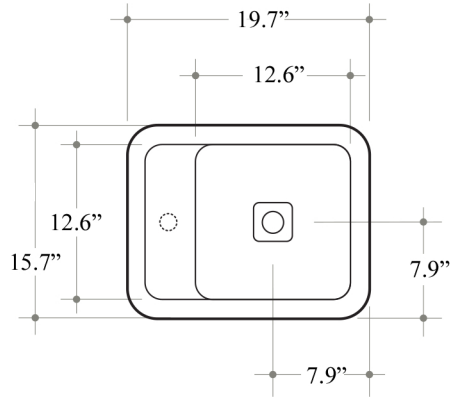

Features

- Ceramic
- Without overflow
- Countertop or wall-mount installation

Cameo 50.40 - CML02

SKU# | Option:

- Cameo 50.40.00 - CML02 WG | Glossy White without Faucet Hole
- Cameo 50.40.01 - CML02 WG | Glossy White with Faucet Hole
- Cameo 50.40.00 - CML02 WM | Matte White without Faucet Hole
- Cameo 50.40.01 - CML02 WM | Matte White with Faucet Hole
- Cameo 50.40.00 - CML02 BG | Glossy Black without Faucet Hole
- Cameo 50.40.01 - CML02 BG | Glossy Black with Faucet Hole
- Cameo 50.40.00 - CML02 BM | Matte Black without Faucet Hole
- Cameo 50.40.01 - CML02 BM | Matte Black with Faucet Hole

<p>Collection Cameo</p>	<p>Model Cameo 50.40 - CML02</p>	<p>Dimensions Metric <i>1 inch = 2.54 cm</i> <i>1 inch = 25.4 mm</i></p>	 <p>1051 Lea Drive - Collegeville, PA 19426 Tel. 215 513 9400 - Fax 610 831 0215 www.wsbatchcollections.com - info@wsbatchcollectins.com</p>
------------------------------------	---	--	---

Bathroom Sink
 19.7" L x 15.7" W x 5.5" H
 With Overflow
 31 LBS
 Capacity Tank: 5 Lt.
 Wall Mount / Vessel Installation

Vessel

Wall Mount

Collection
Eco gq

Model |
Cameo 50.40

Dimensions Metric
 1 inch = 2.54 cm
 1 inch = 25.4 mm

Wall-mount installation

Vessel/ countertop installation

Bolts

Silicone (*optional*)

Collection
Cameo

Model |
Cameo 50.40

Dimensions Metric
1 inch = 2.54 cm
1 inch = 25.4 mm

WS[®]
BATH
COLLECTIONS