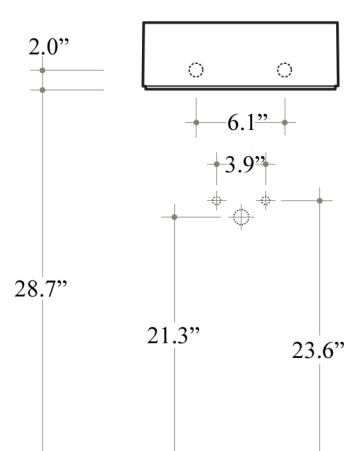

Features

- Ceramic
- Without overflow
- Countertop or wall-mount installation

Cameo 50.40 - CML02

SKU# | Option:

- Cameo 50.40.00 - CML02 WG | Glossy White without Faucet Hole
- Cameo 50.40.01 - CML02 WG | Glossy White with Faucet Hole
- Cameo 50.40.00 - CML02 WM | Matte White without Faucet Hole
- Cameo 50.40.01 - CML02 WM | Matte White with Faucet Hole
- Cameo 50.40.00 - CML02 BG | Glossy Black without Faucet Hole
- Cameo 50.40.01 - CML02 BG | Glossy Black with Faucet Hole
- Cameo 50.40.00 - CML02 BM | Matte Black without Faucet Hole
- Cameo 50.40.01 - CML02 BM | Matte Black with Faucet Hole

<p>Collection Cameo</p>	<p>Model Cameo 50.40 - CML02</p>	<p>Dimensions Metric <i>1 inch = 2.54 cm</i> <i>1 inch = 25.4 mm</i></p>	 <p>1051 Lea Drive - Collegeville, PA 19426 Tel. 215 513 9400 - Fax 610 831 0215 www.wsbatchcollections.com - info@wsbatchcollectins.com</p>
------------------------------------	---	--	---

Bathroom Sink
 19.7" L x 15.7" W x 5.5" H
 With Overflow
 31 LBS
 Capacity Tank: 5 Lt.
 Wall Mount / Vessel Installation

Vessel

Wall Mount

Collection
Eco gq

Model |
Cameo 50.40

Dimensions Metric
 1 inch = 2.54 cm
 1 inch = 25.4 mm

Wall-mount installation

Vessel/ countertop installation

Bolts

Silicone (*optional*)

Collection
Cameo

Model |
Cameo 50.40

Dimensions Metric
1 inch = 2.54 cm
1 inch = 25.4 mm

WS[®]
BATH
COLLECTIONS